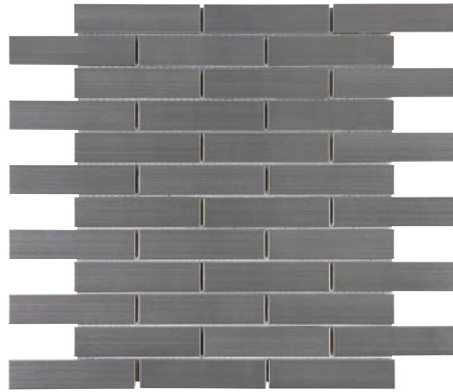

## PASHA STAINLESS STEEL MOSAICS

STAINLESS STEEL RANDOM STRIP MOSAICS  
6001-0025-0

STAINLESS STEEL RANDOM STACKED MOSAICS  
6001-0024-0

2" x 6" STAINLESS STEEL BRICK MOSAICS  
6001-0021-0

1" x 4" STAINLESS STEEL BRICK MOSAICS  
6001-0020-0