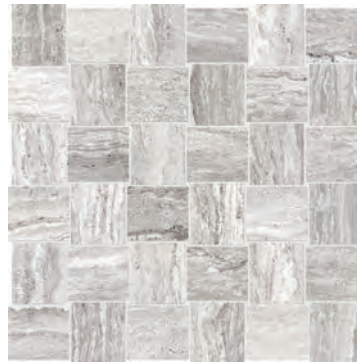

## PRECEPT HD PORCELAIN TILE

12" x 24" PRECEPT ICE HD PORCELAIN TILE  
4500-0551-0

10" x 20" PRECEPT ICE HD GLOSSY WALL TILE  
4500-0549-0

13" x 13" PRECEPT ICE HD PORCELAIN TILE  
4500-0550-0

2" x 2" PRECEPT ICE HD BASKETWEAVE PORCELAIN  
MOSAICS 4501-0201-0