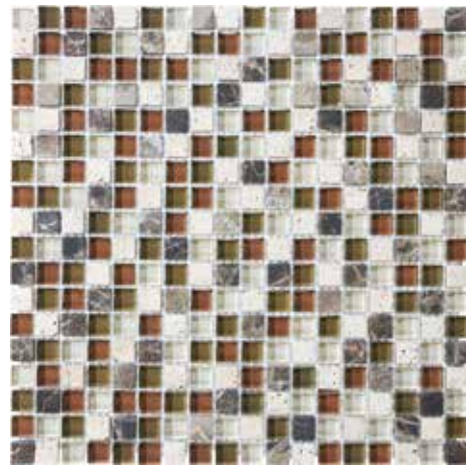

Glass + Stone Blend Mosaics

Mosaics and iridescent shades allows creativity to shine.

anatolia

The perfect blend of colors,  
materials, and patterns.

Glass + Stone Blend Mosaics,  $5/8 \times 5/8$  in /  $1.6 \times 1.6$  cm

Spa  
 $5/8 \times 5/8$  in x  $1.6 \times 1.6$  cm Mosaic  
 3001-0117-0

Cappuccino  
 $5/8 \times 5/8$  in x  $1.6 \times 1.6$  cm Mosaic  
 3001-0114-0

Bamboo  
 $5/8 \times 5/8$  in x  $1.6 \times 1.6$  cm Mosaic  
 3001-0118-0

Midnight  
 $5/8 \times 5/8$  in x  $1.6 \times 1.6$  cm Mosaic  
 3001-0122-0

Cabernet  
 $5/8 \times 5/8$  in x  $1.6 \times 1.6$  cm Mosaic  
 3001-0120-0

Creme Brulee  
 $5/8 \times 5/8$  in x  $1.6 \times 1.6$  cm Mosaic  
 3001-0115-0