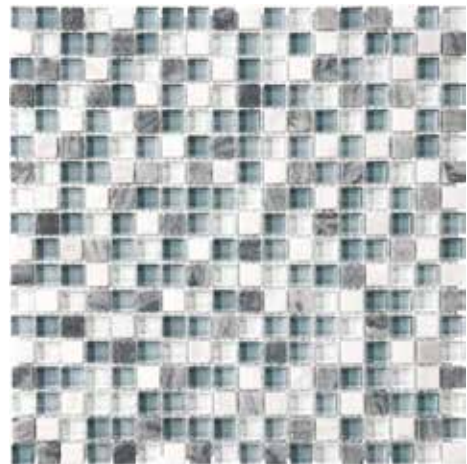

Spa  
 $5/8 \times 5/8$  in x  $1.6 \times 1.6$  cm Mosaic  
 3001-0117-0

Cappuccino  
 $5/8 \times 5/8$  in x  $1.6 \times 1.6$  cm Mosaic  
 3001-0114-0

Bamboo  
 $5/8 \times 5/8$  in x  $1.6 \times 1.6$  cm Mosaic  
 3001-0118-0

Midnight  
 $5/8 \times 5/8$  in x  $1.6 \times 1.6$  cm Mosaic  
 3001-0122-0

Cabernet  
 $5/8 \times 5/8$  in x  $1.6 \times 1.6$  cm Mosaic  
 3001-0120-0

Creme Brulee  
 $5/8 \times 5/8$  in x  $1.6 \times 1.6$  cm Mosaic  
 3001-0115-0