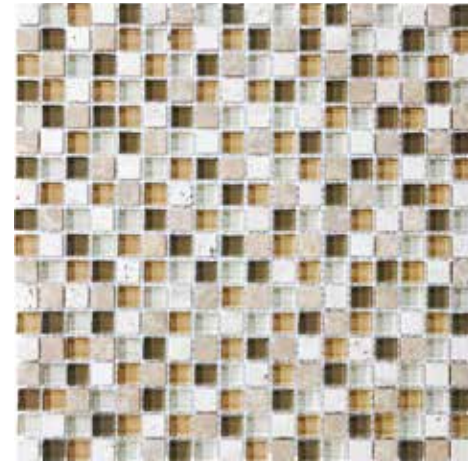

Glass + Stone Blend Mosaics

Mosaics and iridescent shades allows creativity to shine.

anatolia

The perfect blend of colors,  
materials, and patterns.

Glass + Stone Blend Mosaics,  $5/8 \times 5/8$  in /  $1.6 \times 1.6$  cm

Spa  
 $5/8 \times 5/8$  in x  $1.6 \times 1.6$  cm Mosaic  
 3001-0117-0

Cappuccino  
 $5/8 \times 5/8$  in x  $1.6 \times 1.6$  cm Mosaic  
 3001-0114-0

Bamboo  
 $5/8 \times 5/8$  in x  $1.6 \times 1.6$  cm Mosaic  
 3001-0118-0

Midnight  
 $5/8 \times 5/8$  in x  $1.6 \times 1.6$  cm Mosaic  
 3001-0122-0

Cabernet  
 $5/8 \times 5/8$  in x  $1.6 \times 1.6$  cm Mosaic  
 3001-0120-0

Creme Brulee  
 $5/8 \times 5/8$  in x  $1.6 \times 1.6$  cm Mosaic  
 3001-0115-0