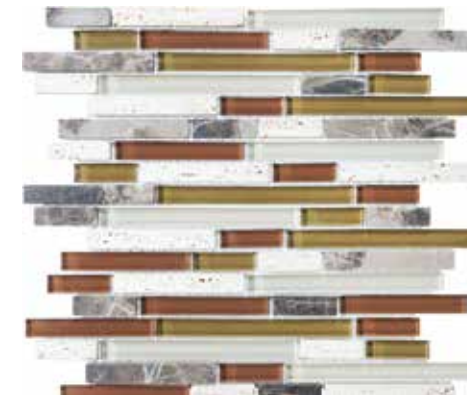

Cabernet
Random Strip Mosaic
3001-0121-0