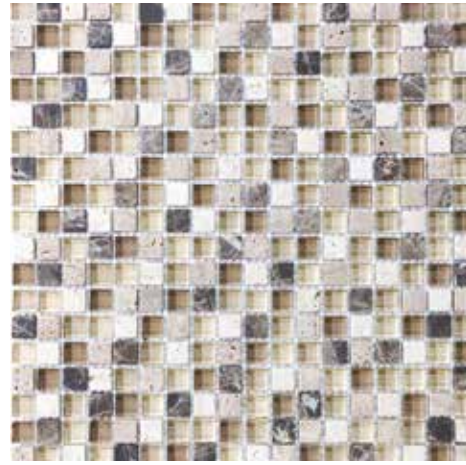

Glass + Stone Blend Mosaics

Mosaics and iridescent shades allows creativity to shine.

anatolia

The perfect blend of colors,  
materials, and patterns.

Glass + Stone Blend Mosaics,  $5/8 \times 5/8$  in /  $1.6 \times 1.6$  cm

Spa  
 $5/8 \times 5/8$  in x  $1.6 \times 1.6$  cm Mosaic  
 3001-0117-0

Cappuccino  
 $5/8 \times 5/8$  in x  $1.6 \times 1.6$  cm Mosaic  
 3001-0114-0

Bamboo  
 $5/8 \times 5/8$  in x  $1.6 \times 1.6$  cm Mosaic  
 3001-0118-0

Midnight  
 $5/8 \times 5/8$  in x  $1.6 \times 1.6$  cm Mosaic  
 3001-0122-0

Cabernet  
 $5/8 \times 5/8$  in x  $1.6 \times 1.6$  cm Mosaic  
 3001-0120-0

Creme Brulee  
 $5/8 \times 5/8$  in x  $1.6 \times 1.6$  cm Mosaic  
 3001-0115-0