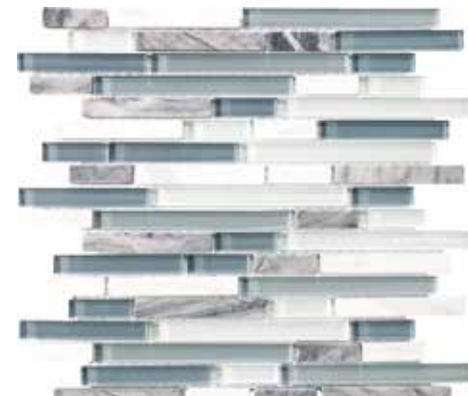

Cappuccino  
 Random Strip Mosaic  
 3001-0126-0

Bamboo  
 Random Strip Mosaic  
 3001-0119-0

Midnight  
 Random Strip Mosaic  
 3001-0123-0

Cabernet  
 Random Strip Mosaic  
 3001-0121-0

Creme Brulee  
 Random Strip Mosaic  
 3001-0127-0