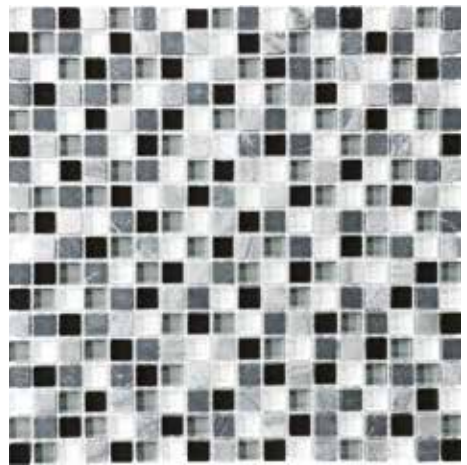

Glass + Stone Blend Mosaics

Mosaics and iridescent shades allows creativity to shine.

anatolia

The perfect blend of colors,  
materials, and patterns.

Glass + Stone Blend Mosaics,  $5/8 \times 5/8$  in /  $1.6 \times 1.6$  cm

Spa  
 $5/8 \times 5/8$  in x  $1.6 \times 1.6$  cm Mosaic  
 3001-0117-0

Cappuccino  
 $5/8 \times 5/8$  in x  $1.6 \times 1.6$  cm Mosaic  
 3001-0114-0

Bamboo  
 $5/8 \times 5/8$  in x  $1.6 \times 1.6$  cm Mosaic  
 3001-0118-0

Midnight  
 $5/8 \times 5/8$  in x  $1.6 \times 1.6$  cm Mosaic  
 3001-0122-0

Cabernet  
 $5/8 \times 5/8$  in x  $1.6 \times 1.6$  cm Mosaic  
 3001-0120-0

Creme Brulee  
 $5/8 \times 5/8$  in x  $1.6 \times 1.6$  cm Mosaic  
 3001-0115-0